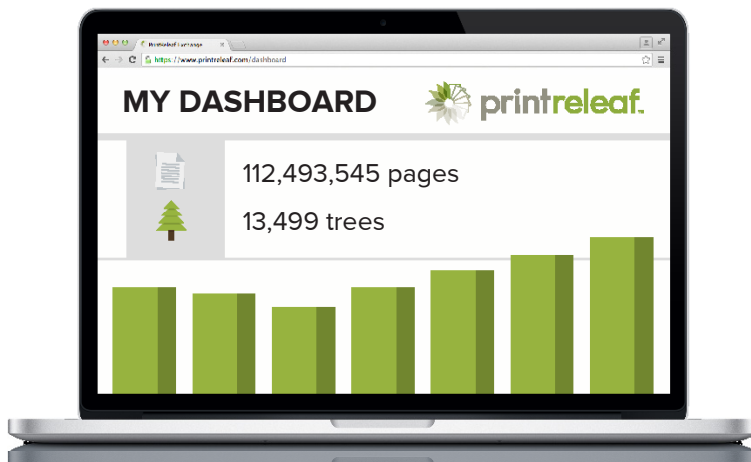

printreleaf™

PrintReleaf Certification empowers you to sustain and grow our global forest system...one print job at a time.

PrintReleaf automatically measures your paper consumption totals through third-party integrations.

We then use your paper consumption totals to calculate your paper footprint which is converted into a specific and accurate number of trees.

You are empowered to releaf forests based on your paper footprint. The reforestation projects you releaf are up to you! PrintReleaf provides certificates and reports about the forests you have releafed over time.

For **Office Print or Managed Print Services (MPS) customers**, PrintReleaf measures paper consumption through technology integrations with print monitoring software applications.

For **Commercial Graphic Print customers**, PrintReleaf measures paper consumption for each unique print job through technology integrations with MIS/ERP software solutions. PrintReleaf collects the paper volume, weight, and size data to drive the PrintReleaf service.