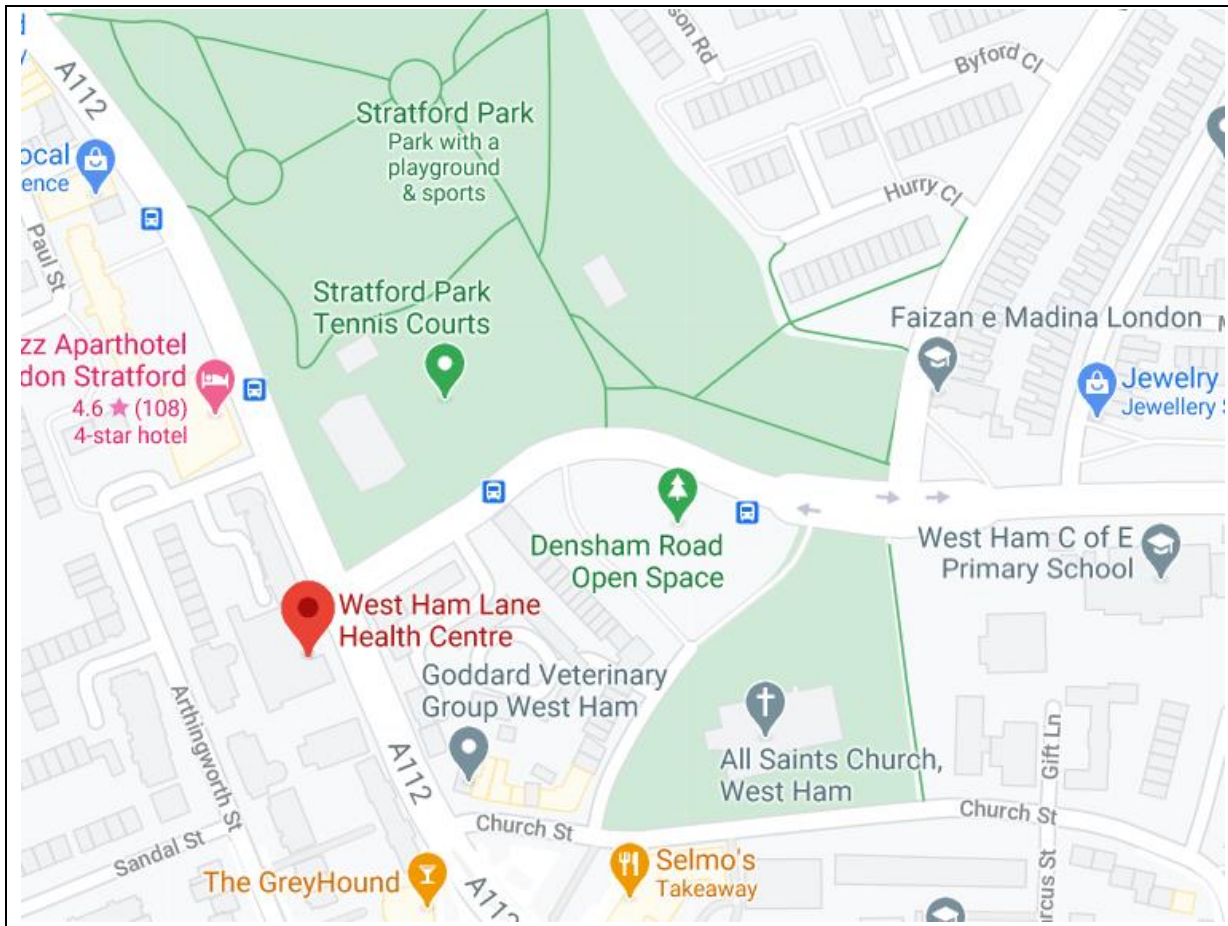

**West Ham Lane Health Centre**  
84 West Ham Lane  
Stratford  
London  
E15 4PT  
0208 586 6262

**Transport Links:**

By Bus – 69,104, 238, 241, 262, 276, 473  
By Train – Stratford Station

Chair: Mark Lam