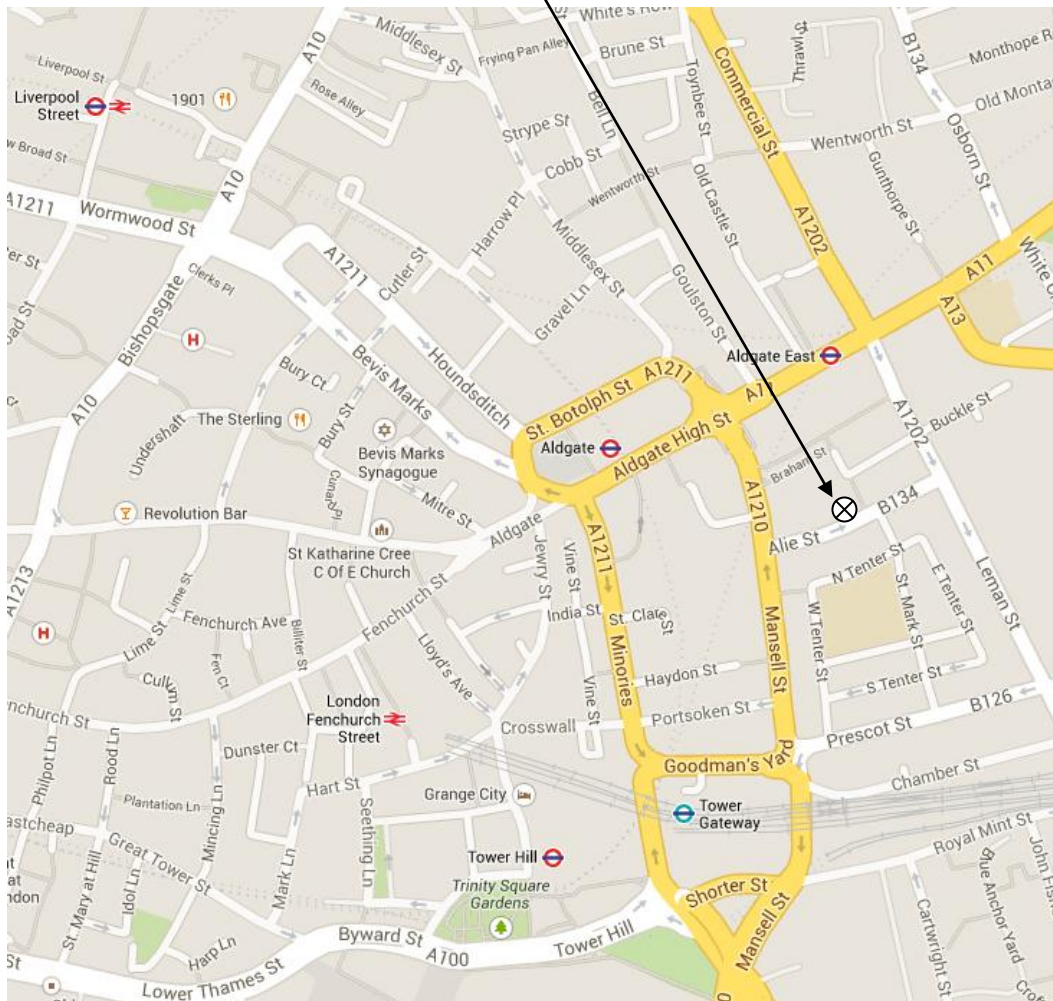

Map to Alie Street

Trust Headquarters
 9 Alie Street
 London
 E1 8DE

Tel: 020 7655 4000

How to find us?

Buses: 15, 115, 135, 25, 205, 254, 40, 42, 67, 78 and 100

Stations:

Rail	London Fenchurch St	8 minutes
Metropolitan, District Line, Hammersmith & City, Circle Line	Aldgate, Aldgate East, Tower Hill	2 minutes
Central Line	Tower Hill	5 minutes
DLR	Liverpool St	10 minutes
	Tower Gateway	4 minutes

Driving: We are outside the **Congestion zone** which ends on the Fenchurch side of Mansell Street.

Parking: Minories Car Park 1 Shorter St E1 8LP, £2.50/hour, £6/day
 City of London Corporation, 50 Lower Thames St, London EC3R 6DP, £2.50/hour, £6/day
 Arch Parking, 2 Back Church Ln E1 1LX £3.50/hour, £9/day